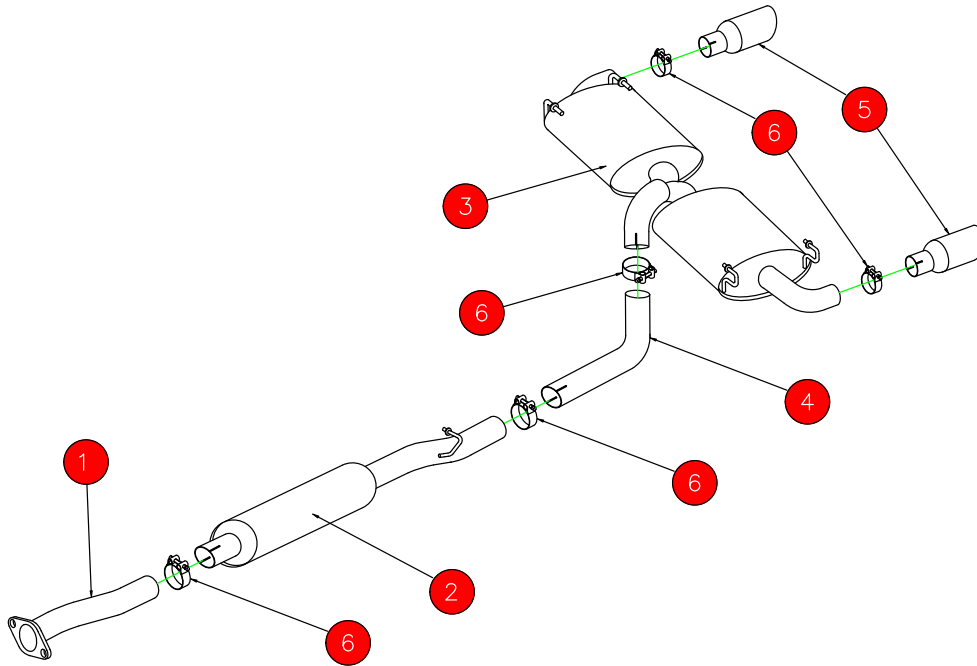

CAR	Subaru BRZ 2.0L / Toyota GT86 / GR86	PART NO.	SSU010
YEAR	12-Current	FIT KITS	389FK
NOTES	Where not supplied use original fittings	FEATURES	Pipe Diameter:- 63.5mm/2.5"

NO.	PART NO.	DESCRIPTION	QTY
1	219SU	Centre Section Front Pipe	1
2	213SU	Centre Section Resonated	1
3	214SU	Rear Silencer	1
4	232SU	Rear Link Pipe	1
5	Z023.10061	Polished Trim	2
Fit Kit			
6	Z016.10064	65mm H/D Clamps	5

DATE	07/06/2023
ISSUE	04
AUTHORISED	S Shipley

NOTE: ENSURE SCORPION SYSTEM IS CLEAR OF MOVING PARTS AND ALL ORIGINAL FUNCTIONS WORK CORRECTLY.

Checked By _____